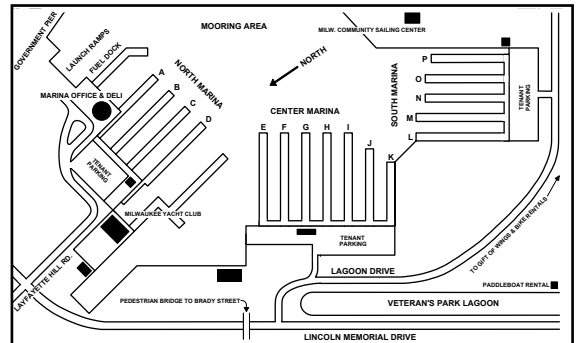

MILWAUKEE COUNTY PARKS McKINLEY MARINA

SAVE 10% ON SLIP RENTALS

OFFER GOOD THROUGH DECEMBER 29, 2010

SAVE MORE WITH FRIENDS

Refer a friend and receive
an additional 5% discount if they
rent an annual slip in 2011.*

*Referral cannot be a 2010 tenant.

MILWAUKEE COUNTY
PARKS
N · A · T · I · O · N · A · L
GOLD MEDAL WINNER

MILWAUKEE COUNTY PARKS McKINLEY MARINA

Slip rentals include:

- Floating docks at all slips for easy access from your boat to the shore
- Utilities and parking included with rental
- An award-winning open-air pavilion with a view of the Marina and Lake Michigan
- Restroom and shower facilities at all Marina sections for your convenience