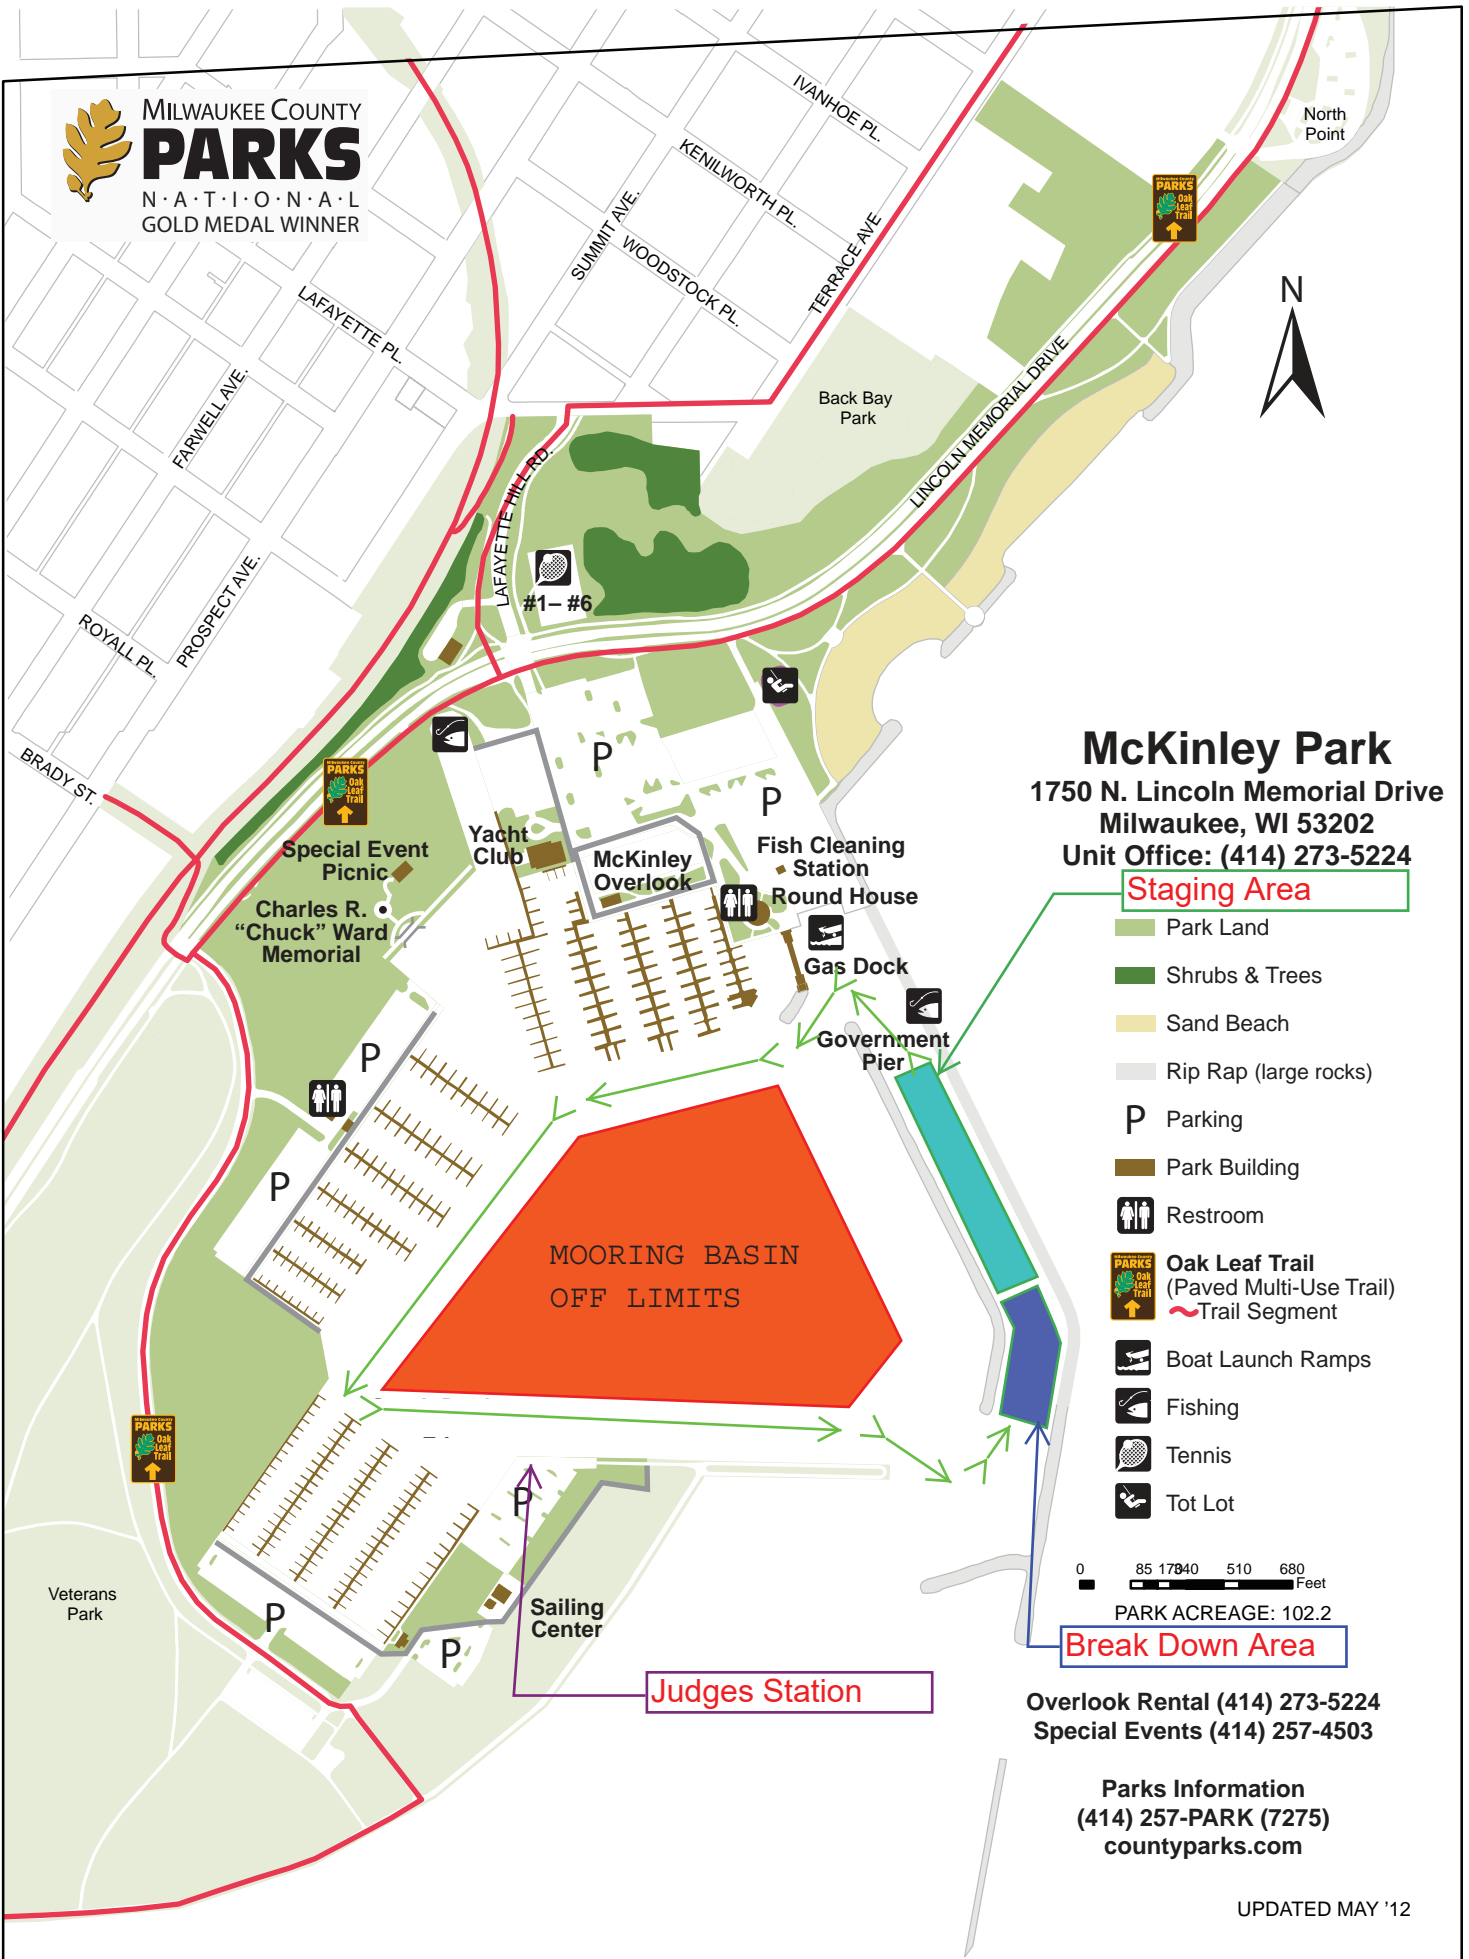

MILWAUKEE COUNTY
PARKS
N·A·T·I·O·N·A·L
GOLD MEDAL WINNER

McKinley Park

1750 N. Lincoln Memorial Drive
Milwaukee, WI 53202
Unit Office: (414) 273-5224

Staging Area

- Park Land
- Shrubs & Trees
- Sand Beach
- Rip Rap (large rocks)
- P** Parking
- Park Building
- Restroom
- Oak Leaf Trail**
(Paved Multi-Use Trail)
- Trail Segment
- Boat Launch Ramps
- Fishing
- Tennis
- Tot Lot

0 85 170 40 510 680 Feet

PARK ACREAGE: 102.2

Break Down Area

Overlook Rental (414) 273-5224
Special Events (414) 257-4503

Parks Information
(414) 257-PARK (7275)
countyparks.com